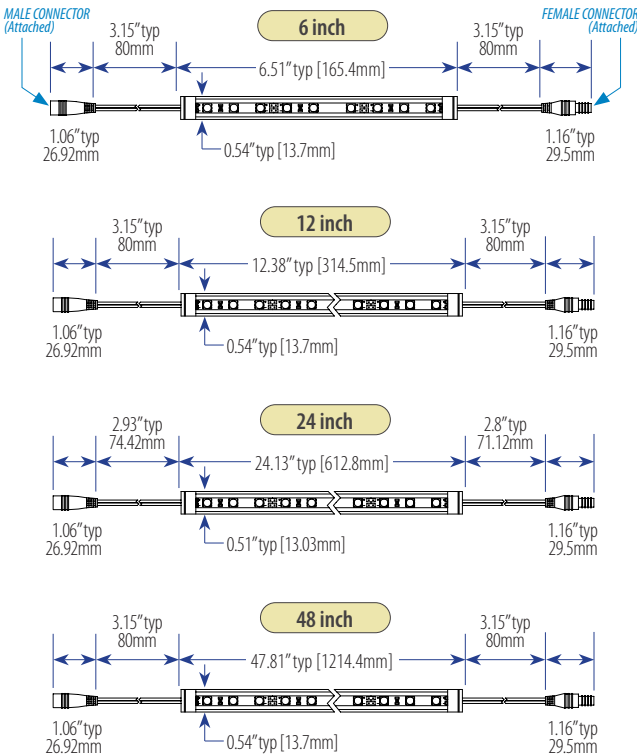

LED Low Profile Strip Lights, 12VDC, IP65

For Indoor/Outdoor Use – Lengths 6" / 12" / 24" / 48" – 5000K Pure White – Clear

FEATURES

- 1 Year LEDtronics Warranty
- Waterproof: IP65 Certified Sealed Enclosure
- Clear Polycarbonate Cover, Aluminum Bar
- Solid-State: High-Shock & Vibration Resistant
- Easy Installation with Quick Mounting Brackets
- Interconnectable in Daisy Chain
- Long Lifespan: Over 50,000 Hour White LED, Lumen Maintenance over 70%
- Even Lighting, No Buzzing, No Flickering
- No UV Radiation
- Longer Life, Sustainability, Dependability

40 Years of LEDtronics Design, Engineering & Manufacturing Experience

TBL4520A-72W48-XPW-012W-WP (48 inches)

- TBL4520A-9W6-XPW-012W-WP (6 inches)
- TBL4520A-18W12-XPW-012W-WP (12 inches)
- TBL4520A-36W24-XPW-012W-WP (24 inches)
- TBL4520A-72W48-XPW-012W-WP (48 inches)

	6 INCHES	12 INCHES	24 INCHES	48 INCHES
Input Voltage	12VDC			
Input Power (per Module)	2.0 Watts	4.7 Watts	7.6 - 7.8 Watts	14 Watts
Input Current (per Module)	0.017A	0.396A	0.634 - 0.660 A	1.17A
Max. Candela	71 cd	161.5 cd	288 cd	477 cd
Total Lumens	211 lm	408.1 lm	706 - 784 lm	1314 lm
Efficacy	106 lm/W	87 lm/W	101 lm/W	93 lm/W
Emitted Color	Pure White			
Color Temperature	5000K			
Viewing Angle	115° x 120°	105° x 110°	110° x 115°	100° x 125°
Dimmability	Not Dimmable			
Bar (Material / Color)	Aluminum / Silver			
Lens (Material / Color)	Polycarbonate / Clear			
Protection Rating	IP65 (Waterproof)			
No. of LEDs	9	18	36	72
Max. Daisy-Chain Run Length (per Power Connection)	3x3	3x6	3x12	3x24
Weight	0.08 lb / 36g	0.09 lb / 40g	0.16 lb / 70g	0.44 lb / 200g

ACCESSORIES (NOT INCLUDED)

- AC to 12VDC Adaptor: ADPT-TBL4520A-01-SMF
- Fixed Angle Mounting Clip – 20x14 mm: MTG-CLIP-TBL4520-001
- Adjustable Angle Mounting Clip – 19mm Thick: MTG-CLIP-TBL4520-002

LEDTRONICS®